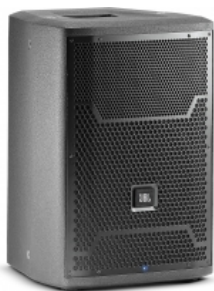

EON615

15" two-way multipurpose self-powered loudspeaker. 1000W peak, 500W continuous. 127db max SPL. Frequency range 39Hz to 20kHz. Consistent 90 x 60 degrees coverage pattern featuring unique JBL waveguide. Two mic/line inputs with mixer and thru output. Bluetooth® control of onboard DSP and EQ via the free JBL EON Connect app for iOS and Android. The cabinet has been designed with four handles for easy transport, integrated mounts for flying and indexed feet for stacking.

EON615 JBL1388 RRP: £432.50

EON618S

18" self-powered EON series subwoofer. 1000W class-D amplifier. Max SPL output 134dB. Frequency range 31Hz-150Hz. JBL engineered crossover presets at 80Hz, 100Hz, 120Hz and EON. Bluetooth control of 3 parametric band EQ, Hi and Low shelf, gain and delay, polarity inversion. Rugged, stage-ready Duraflex-coated wooden enclosure.

EON618s JBL1717 RRP: £699.17

PRX Series

PRX710

10" two-way multipurpose self-powered loudspeaker. 1.5" Annular Polymer diaphragm, 10" Differential Drive woofer. 1500W Class-D amplifier. 60°x100° coverage. Max SPL 133dB. Frequency response (±3dB) 63.5Hz - 18.5kHz. Two channel input mixer with XLR and RCA inputs, integrated limiter, crossover and selectable system EQ. 25/18mm plywood cabinet with JBL DuraFlex finish, 16 gauge steel grille. M10 suspension points. Weight 16.4kg.