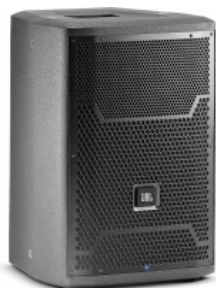

PRX710 JBL1359 RRP: £615.83

PRX812W

Full-range speaker designed for main system and floor monitor applications. Featuring a 12", two-way, bass-reflex design powered by a 1500-watt class-D amplifier, PRX812W delivers incredible volume in a lightweight and compact form factor.

PRX812W JBL1796 RRP: £665.83

PRX815W

15" Two-Way Full-Range Main System/Floor Monitor with Wi-FiThe JBL PRX815W is a full-range speaker designed for main system and floor monitor applications. Featuring a 15", two-way, bass-reflex design powered by a 1500-watt class-D amplifier, PRX815W delivers incredible volume in a lightweight and compact form factor.