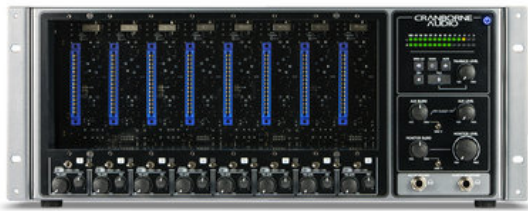

### 500R8

500R8 is a 28in/30out USB audio interface with high-performance conversion and low-jitter internal clock, comprehensive monitor controller, analogue summing mixer, zero-latency artist mixer, and 8-slot high current 500 series rack. C.A.S.T inputs allow expansion with other C.A.S.T. enabled devices.

### 500ADAT

500ADAT is an 8-in/8-out ADAT expander that combines a 500 series rack with high-performance AD/DA conversion and ADAT I/O that allows any engineer to integrate the 500 series format into their studio using free ADAT I/O on the back of many popular audio interfaces.

### Camden 500

Astoundingly transparent and detailed 500 Series preamp. Transformerless front-end topology with 68.5dB of gain. Tailored input impedance and headroom for mic, line and hi-z inputs, via 3-way switch. 'Mojo' custom analogue saturation circuit that transforms Camden 500 into a fat, warm colourful mic preamp, with 'Thump' and 'Cream' circuits which can be fully bypassed. HPF, phase & phantom power.

### Camden EC2

**NEW**

Two channel 19" preamp featuring award-winning Camden 500 preamp topology, mojo analogue saturation circuits, and dual reference-quality headphone amplifiers with discrete line mixers.