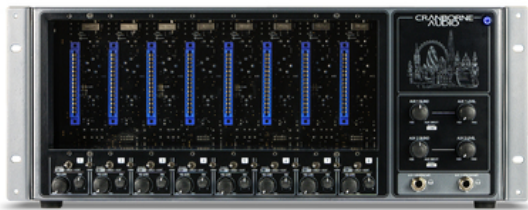

### 500R8

500R8 is a 28in/30out USB audio interface with high-performance conversion and low-jitter internal clock, comprehensive monitor controller, analogue summing mixer, zero-latency artist mixer, and 8-slot high current 500 series rack. C.A.S.T inputs allow expansion with other C.A.S.T. enabled devices.

### 500ADAT

500ADAT is an 8-in/8-out ADAT expander that combines a 500 series rack with high-performance AD/DA conversion and ADAT I/O that allows any engineer to integrate the 500 series format into their studio using free ADAT I/O on the back of many popular audio interfaces.

### Camden 500

Astoundingly transparent and detailed 500 Series preamp. Transformerless front-end topology with 68.5dB of gain. Tailored input impedance and headroom for mic, line and hi-z inputs, via 3-way switch. 'Mojo' custom analogue saturation circuit that transforms Camden 500 into a fat, warm colourful mic preamp, with 'Thump' and 'Cream' circuits which can be fully bypassed. HPF, phase & phantom power.

### Camden EC2

**NEW**

Two channel 19" preamp featuring award-winning Camden 500 preamp topology, mojo analogue saturation circuits, and dual reference-quality headphone amplifiers with discrete line mixers.